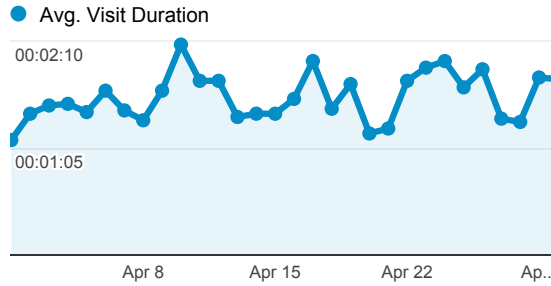

My Dashboard

Apr 1, 2013 - Apr 30, 2013

Advanced Segments | + Add Widget | Share | Email | Export

Customize Dashboard | Delete Dashboard

Visits

Avg. Visit Duration

Visits and Pageviews by Mobile

Mobile (Including Tablet)	Visits	Pageviews
No	71,924	151,456
Yes	7,673	12,768

Visits by Traffic Type

organic direct referral paid

Visits and Avg. Visit Duration by Country / Territory

Country / Territory	Visits	Avg. Visit Duration
Latvia	72,848	00:01:39
United Kingdom	2,047	00:00:59
Ireland	555	00:01:20
Germany	475	00:01:11
Norway	357	00:00:51
Finland	224	00:02:51
Sweden	194	00:00:48
Lithuania	190	00:01:49
Denmark	189	00:00:37
United States	152	00:02:02