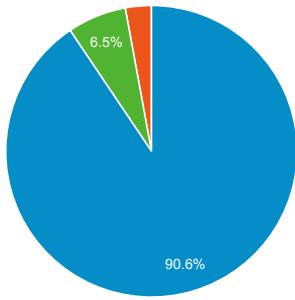

My Dashboard

Apr 1, 2013 - Apr 30, 2013

Advanced Segments | + Add Widget | Share | Email | Export

Customize Dashboard | Delete Dashboard

Visits

Avg. Visit Duration

Visits and Pageviews by Mobile

Mobile (Including Tablet)	Visits	Pageviews
No	71,924	151,456
Yes	7,673	12,768

Visits by Traffic Type

organic direct referral paid

Visits and Avg. Visit Duration by Country / Territory

Country / Territory	Visits	Avg. Visit Duration
Latvia	72,848	00:01:39
United Kingdom	2,047	00:00:59
Ireland	555	00:01:20
Germany	475	00:01:11
Norway	357	00:00:51
Finland	224	00:02:51
Sweden	194	00:00:48
Lithuania	190	00:01:49
Denmark	189	00:00:37
United States	152	00:02:02