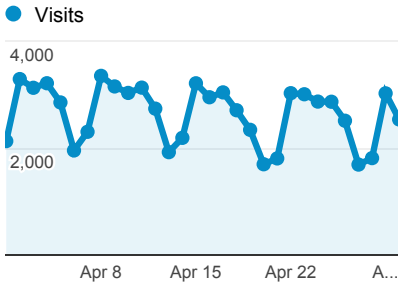

My Dashboard

Apr 1, 2013 - Apr 30, 2013

Advanced Segments | + Add Widget | Share | Email | Export

Customize Dashboard | Delete Dashboard

Visits

Avg. Visit Duration

Visits and Pageviews by Mobile

Mobile (Including Tablet)	Visits	Pageviews
No	71,924	151,456
Yes	7,673	12,768

Visits by Traffic Type

organic direct referral paid

Visits and Avg. Visit Duration by Country / Territory

Country / Territory	Visits	Avg. Visit Duration
Latvia	72,848	00:01:39
United Kingdom	2,047	00:00:59
Ireland	555	00:01:20
Germany	475	00:01:11
Norway	357	00:00:51
Finland	224	00:02:51
Sweden	194	00:00:48
Lithuania	190	00:01:49
Denmark	189	00:00:37
United States	152	00:02:02